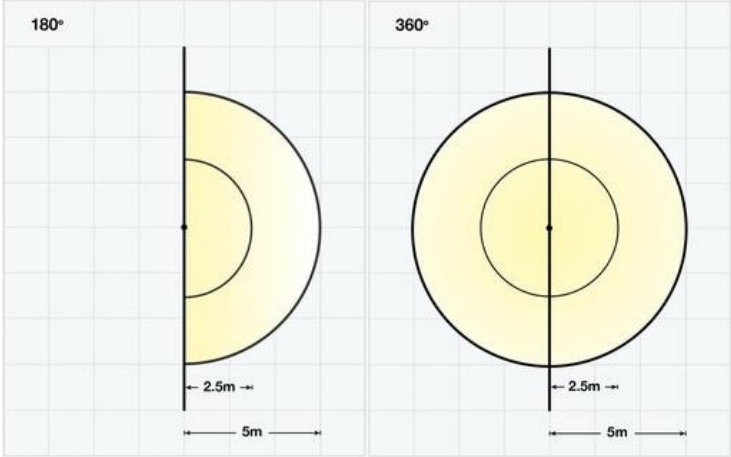

Product Dimensions

Light Output

180°
Peak Luminous Intensity at 2.5m **109 lux**, at 5m **30 lux**

360°
Peak Luminous Intensity at 2.5m **73 lux**, at 5m **19 lux**

Version: SL037 Issue 3

Wolf Safety Lamp Company, Saxon Road Works, Sheffield, S8 0YA, UK