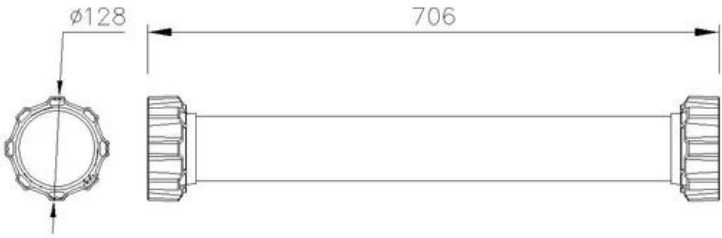

Certifications

1180

Technical Specification

Product Reference		LX-400	
Product Description		LinkEx LED ATEX Temporary Luminaire	
		Low Voltage (LV)	High Voltage (HV)
Code		NON-LINKABLE II 2 GD Ex emb IIC T3 Gb (-20° C to +40° C) Ex t IIIC T170° C Db IP67	
		LINKABLE II 2 G Ex embd IIC T3 Gb (-20° C to +40° C) Ex t IIIC T170° C Db IP66*	
Type of Protection		"e" increased safety, "mb" encapsulation, "d" flameproof	
Area of Classification (Gas)		Zones 1 & 2, Gas Groups IIA, IIB, IIC	
Temperature Class		T3	
Area of Classification (Dust)		Zones 21 & 22	
Max Surface Temp (Dust)		170° C	
Ambient Temperature		-20° C to +40° C	
Certificate		SIRA12ATEX3177X, IECEx SIR 12.0070X	
Enclosure and Lens		Polycarbonate with Anti-static Coating	
Beam Type		Wide Angle, Diffused Area Light	
Light Source:	Type	LED	
	Life	Over 60,000 hrs	
	Power	≈29W	≈32W
	Output	Up to 3250lm	
Input Voltage		19-28V AC/DC	85-264V AC
Weight (Non-linkable)		3.0kg without cable	3.6kg without cable
Length (Non-Linkable)		0.7m	
Ingress Protection		IP66/67	
Included		Supplied with lens protecting film and hanging straps	

- *Lamps fitted with Stahl sockets are IP54.
- All information has been gathered under laboratory conditions, the user must regard the values given as approximate.
- Changes may be made to the above specification without notification, details are available on request.

Product Dimensions

Light Output

180°
Peak Luminous Intensity at 2.5m **109 lux**, at 5m **30 lux**

360°
Peak Luminous Intensity at 2.5m **73 lux**, at 5m **19 lux**

Version: SL037 Issue 3

Wolf Safety Lamp Company, Saxon Road Works, Sheffield, S8 0YA, UK